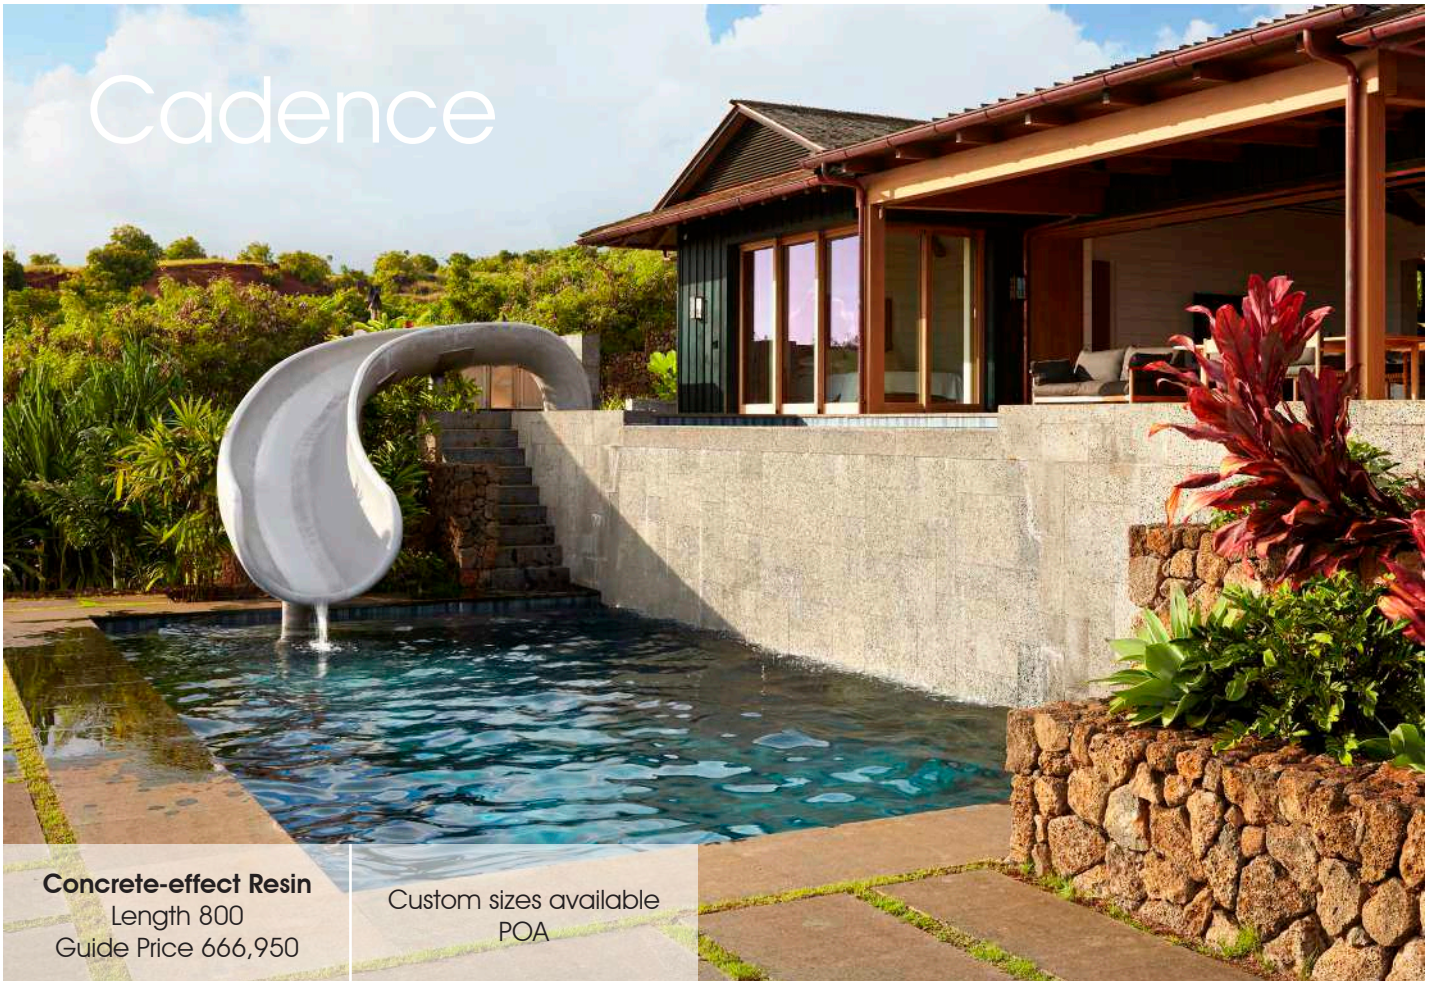

Cadence

Concrete-effect Resin
Length 800
Guide Price 666,950

Custom sizes available
POA