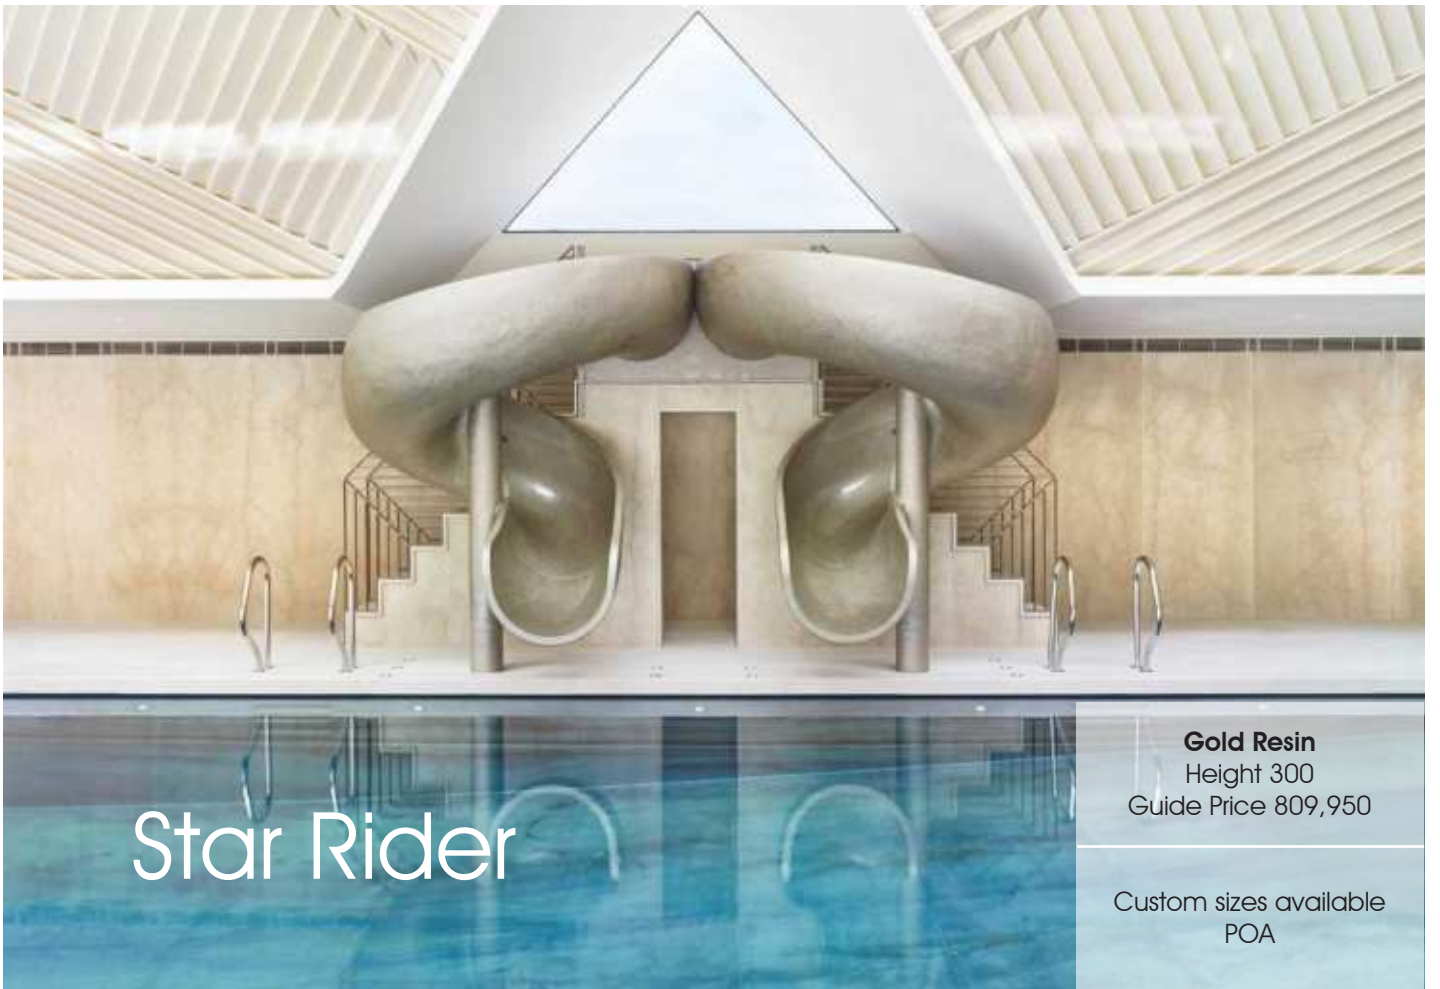

Star Rider

Gold Resin
Height 300
Guide Price 809,950

Custom sizes available
POA