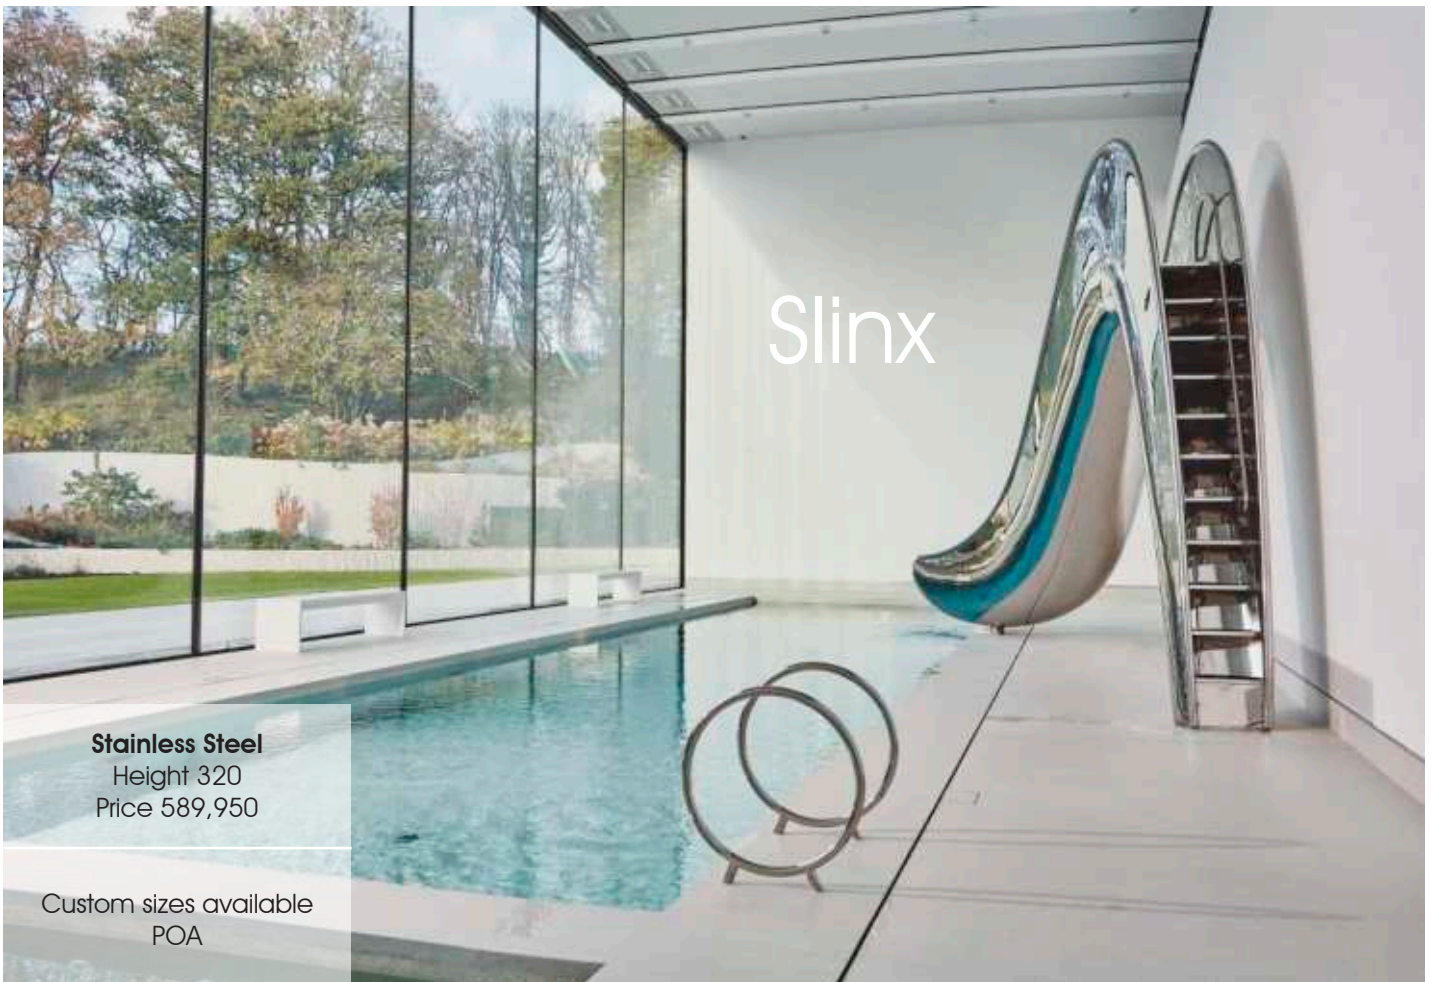

Slinx

Stainless Steel
Height 320
Price 589,950

Custom sizes available
POA