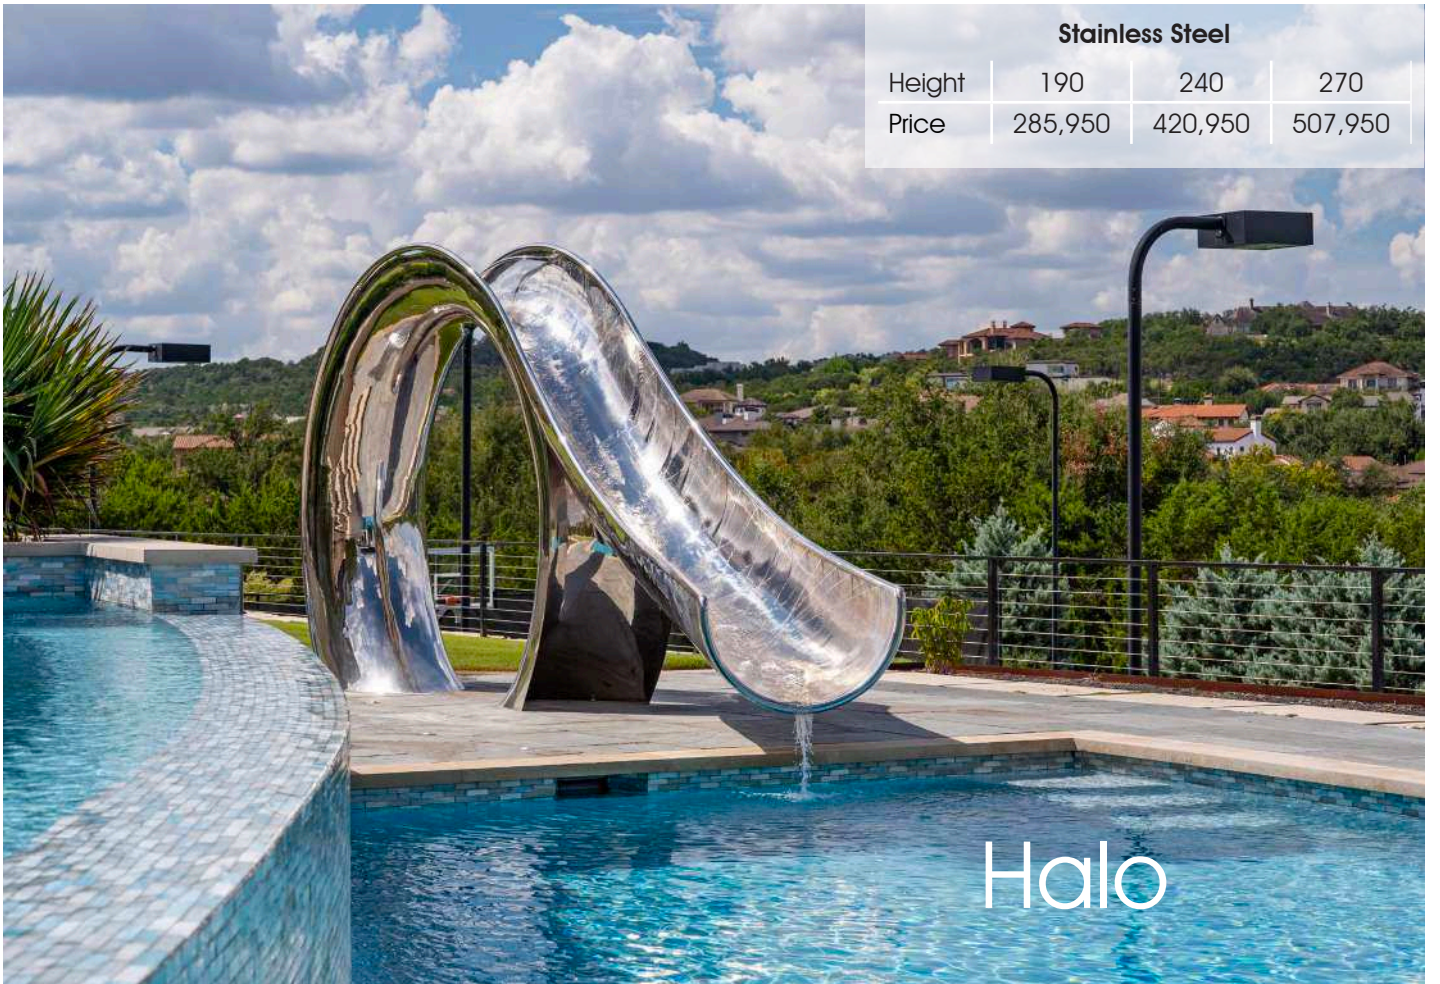

# Carver

**Stainless Steel**  
Height 550  
Guide Price 1,155,950

**Painted**  
Height 550  
Guide Price 1,482,950

Custom sizes available  
POA

# Cascade

**Bronzed Lustre**  
Length 1,000  
Guide Price 777,950

Custom sizes available  
POA

**Stainless Steel**

Height	240	270
Price	415,950	501,950

Orchid

A large, highly reflective stainless steel sculpture in the shape of a curved orchid leaf. It is positioned on a green lawn next to a body of water, with a paved walkway leading towards it. The background shows a clear blue sky and distant hills.