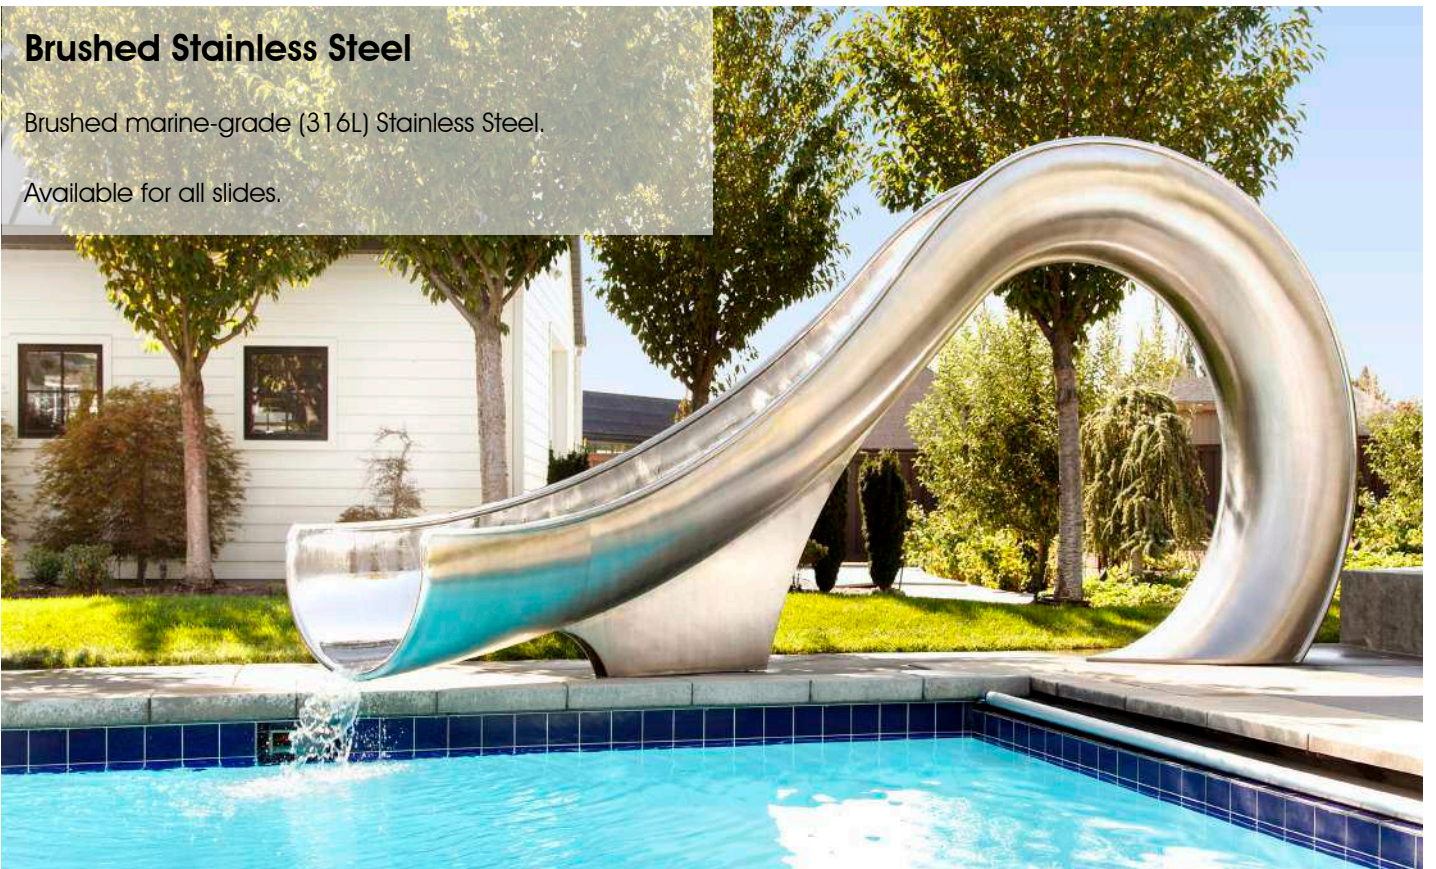

Brushed Stainless Steel

Brushed marine-grade (316L) Stainless Steel.

Available for all slides.