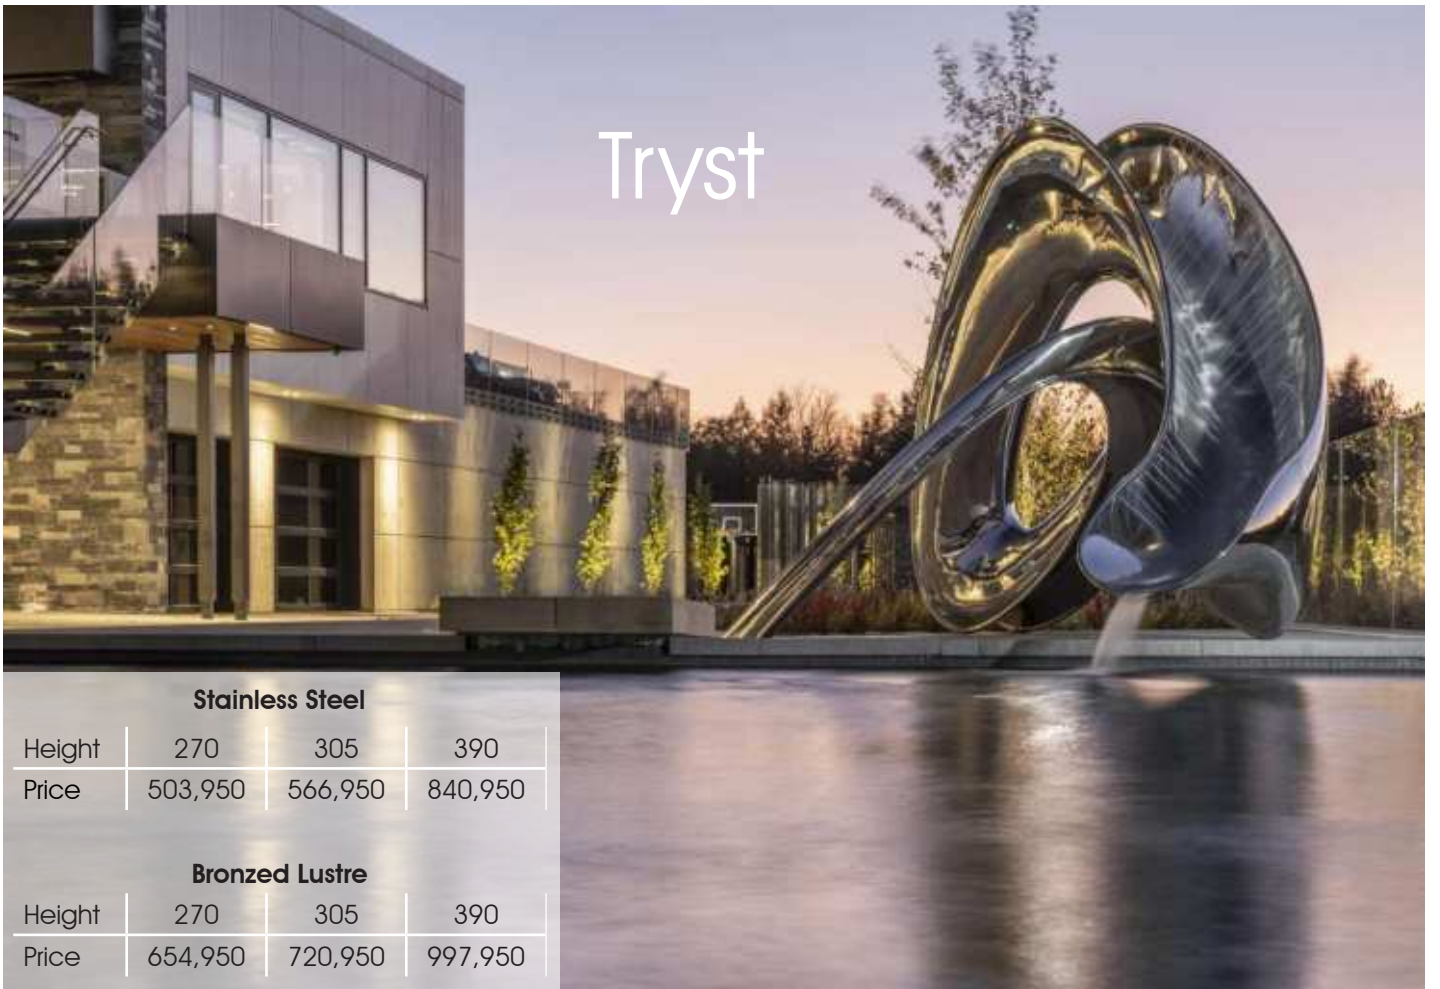

Tryst

Stainless Steel

Height	270	305	390
Price	503,950	566,950	840,950

Bronzed Lustre

Height	270	305	390
Price	654,950	720,950	997,950